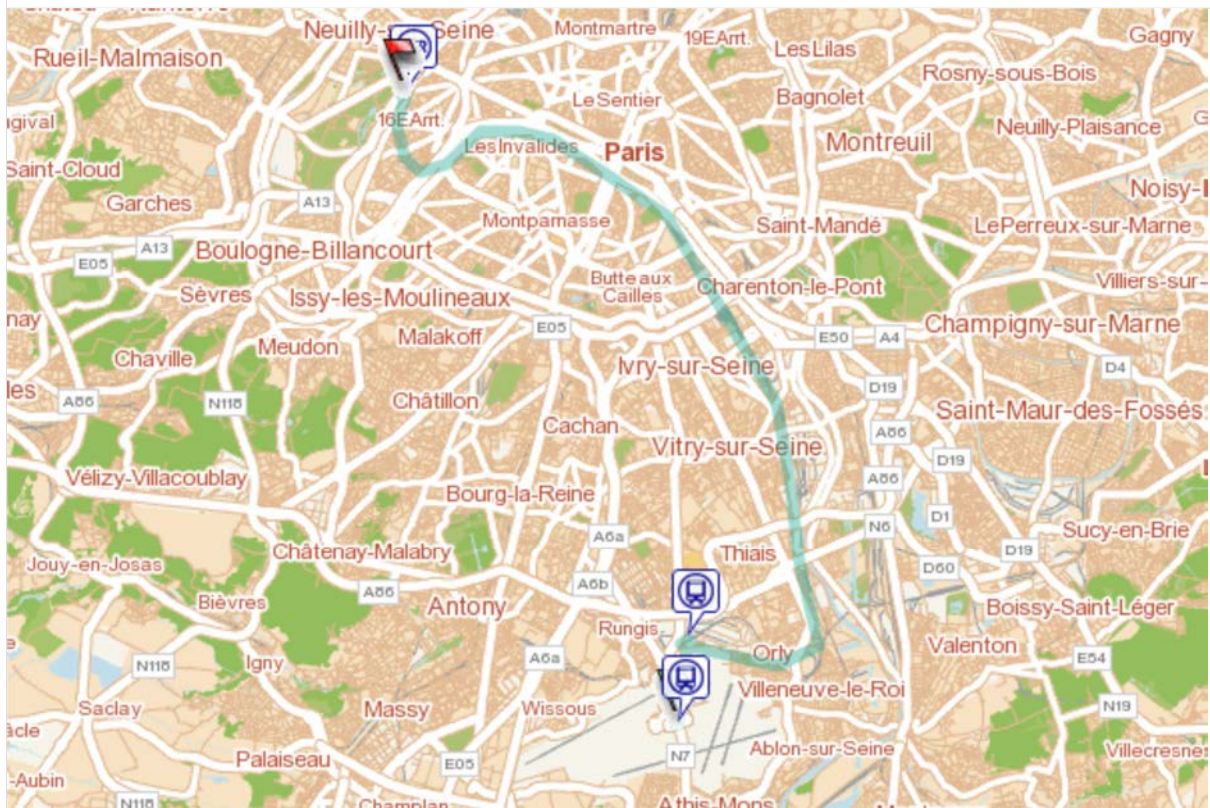

## Routes

**From**

Aéroport d'Orly Sud, Paray-Vieille-Poste

**To**

Université Paris Dauphine PARIS IX, Paris

**Time** Arriving at 09 h 00**Date** 6/5/12**Mode** All**Criteria** Fewest changes**Fewest changes**From : **7h40**Total duration : **1 h 07 min**Zones : **1-4**To : **8h47****020-001**

● Normal traffic, no disturbances have been identified on this route (check carried out 4/5/12 at 2h22 PM) \*

## Route map

	<b>Timetables **</b>	<b>Duration</b>
<ul style="list-style-type: none"> <li> walk to <b>Orly Sud – Bus OPTILE</b></li> <li> Head <b>North East</b> on <b>Terminal S</b> <b>0.26 Km</b></li> <li> Arrival on <b>Terminal S</b></li> </ul>	7h40	1 min
from <b>Orly Sud</b> direction <b>Pont de Rungis Aeroport d'Orly RER.</b> up to <b>Pont de Rungis Aeroport d'Orly RER.</b>	7h41 7h48	7 min
connection		1 min
from <b>Pont de Rungis Aeroport d'Orly</b> direction <b>Pontoise</b> up to <b>Avenue Foch</b>	7h54 8h43	49 min
<ul style="list-style-type: none"> <li> walk to <b>Université Paris Dauphine PARIS IX, Paris</b></li> <li> Head <b>South West</b> <b>0.03 Km</b></li> <li> Keep <b>left</b> <b>0.16 Km</b></li> <li> Arrival on <b>Avenue du Maréchal Foyolle</b></li> </ul>		4 min

The CO<sub>2</sub> emissions for this route are estimated to be :  
 Public transport: **297 gr.**      Car: **3863 gr.**

Routes

Departure route

Destination route

\* The traffic is checked for every route on the basis of information known by the RATP at the time the route search is requested.