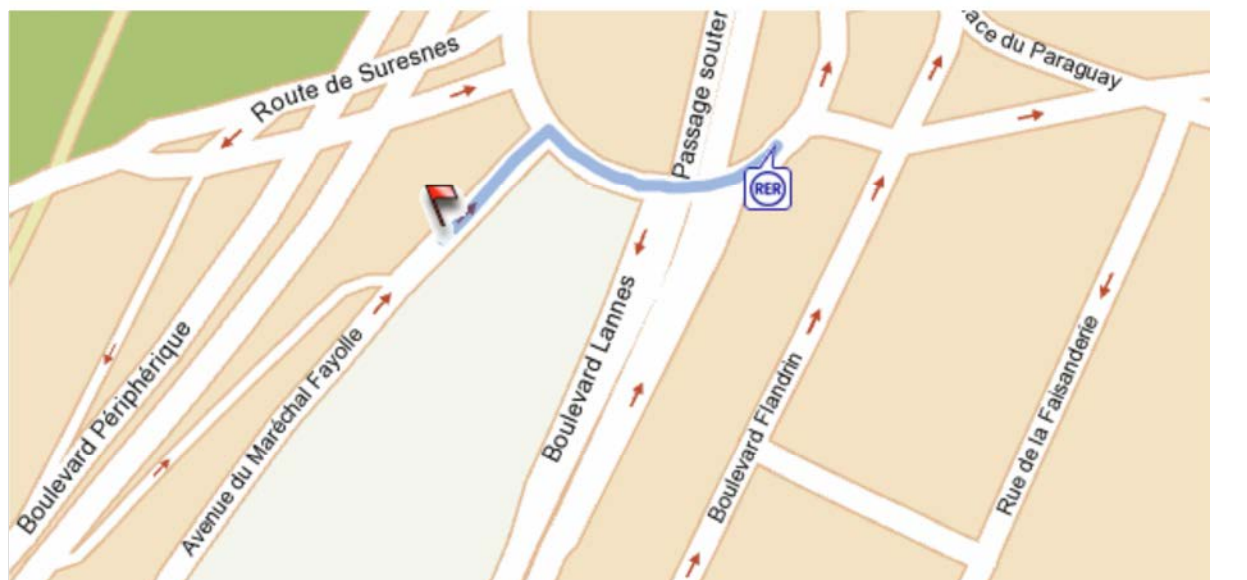

## Routes

**From**

Aéroport d'Orly Sud, Paray-Vieille-Poste

**To**

Université Paris Dauphine PARIS IX, Paris

**Time** Arriving at 09 h 00**Date** 6/5/12**Mode** All**Criteria** Fewest changes**Fewest changes**From : **7h40**Total duration : **1 h 07 min**Zones : **1-4**To : **8h47****020-001**

## Route map

	<b>Timetables **</b>	<b>Duration</b>
<ul style="list-style-type: none"> <li> walk to <b>Orly Sud – Bus OPTILE</b></li> <li> Head <b>North East</b> on <b>Terminal S</b> <b>0.26 Km</b></li> <li> Arrival on <b>Terminal S</b></li> </ul>	7h40	1 min
from <b>Orly Sud</b> direction <b>Pont de Rungis Aeroport d'Orly RER.</b> up to <b>Pont de Rungis Aeroport d'Orly RER.</b>	7h41 7h48	7 min
connection		1 min
from <b>Pont de Rungis Aeroport d'Orly</b> direction <b>Pontoise</b> up to <b>Avenue Foch</b>	7h54 8h43	49 min
<ul style="list-style-type: none"> <li> walk to <b>Université Paris Dauphine PARIS IX, Paris</b></li> <li> Head <b>South West</b> <b>0.03 Km</b></li> <li> Keep <b>left</b> <b>0.16 Km</b></li> <li> Arrival on <b>Avenue du Maréchal Foyolle</b></li> </ul>		4 min

The CO<sub>2</sub> emissions for this route are estimated to be :  
 Public transport: **297 gr.**      Car: **3863 gr.**

Routes

Departure route

Destination route

\* The traffic is checked for every route on the basis of information known by the RATP at the time the route search is requested.

\*\* The pointed out timetables are likely to vary. The pedestrian route is provided for information only.