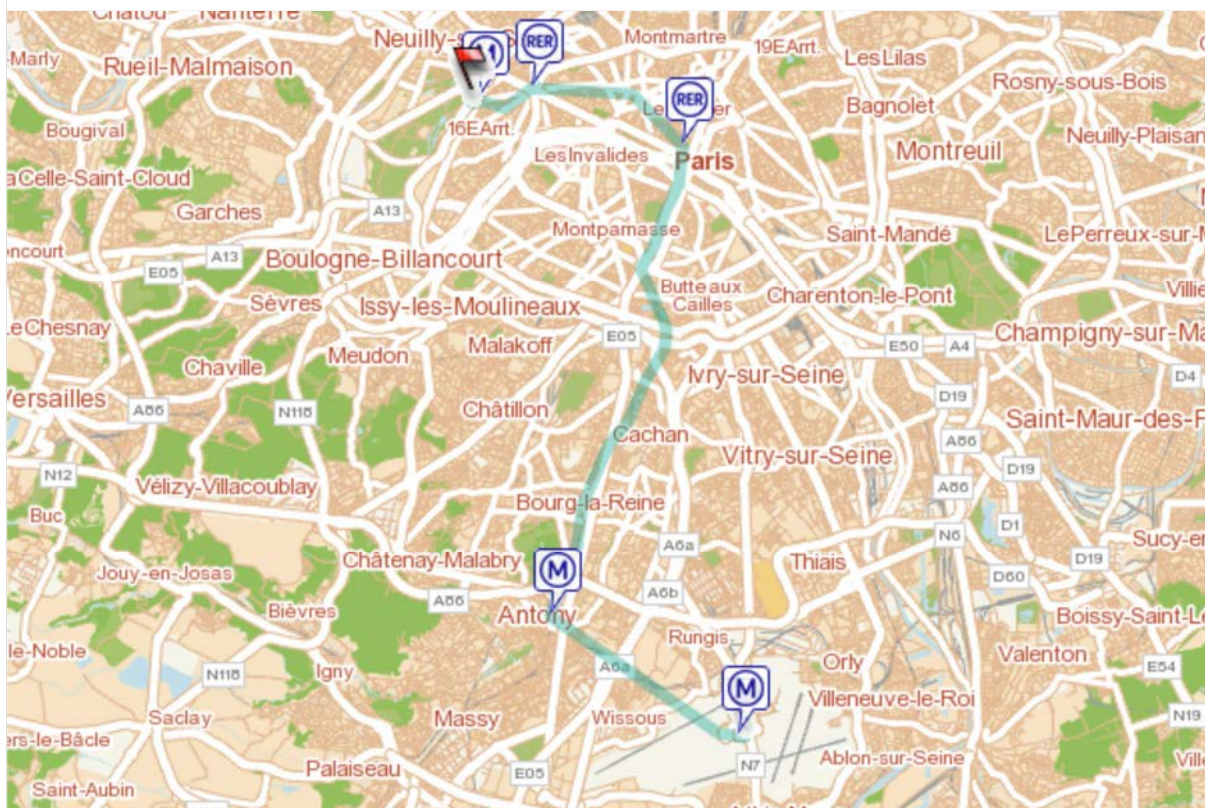

## Route map

	<b>Timetables</b> **	<b>Duration</b>
walk to <b>Orly-Sud – Métro</b> Head <b>North East</b> on <b>Terminal S</b> <b>0.21 Km</b> Arrival on <b>Terminal S</b>	7h49	3 min
<b>Orv</b> from <b>Orly-Sud</b> direction <b>Antony</b> up to <b>Antony</b>	7h52 8h02	10 min
connection		4 min
from <b>Antony</b> direction <b>Mitry-Claye</b> up to <b>Chatelet-Les Halles</b>	8h09 8h32	23 min
connection		1 min
from <b>Chatelet-Les Halles</b> direction <b>Le Vesinet-Le Pecq</b> up to <b>Charles de Gaulle-Etoile</b>	8h34 8h40	6 min
connection		3 min
from <b>Charles de Gaulle-Etoile</b> direction <b>Porte Dauphine (Marechal de Lattre de Tassigny)</b> up to <b>Porte Dauphine (Marechal de Lattre de Tassigny)</b>	8h44 8h47	3 min

Timetables

\*\*

Duration

 walk to **Université Paris Dauphine PARIS IX, Paris**

 Head **North West** on **Place du Paraguay**  
**0.09 Km**

 Turn **left** on **Avenue Foch**  
**0.05 Km**

6 min

 to go round  
**0.25 Km**

## Routes

## Departure route