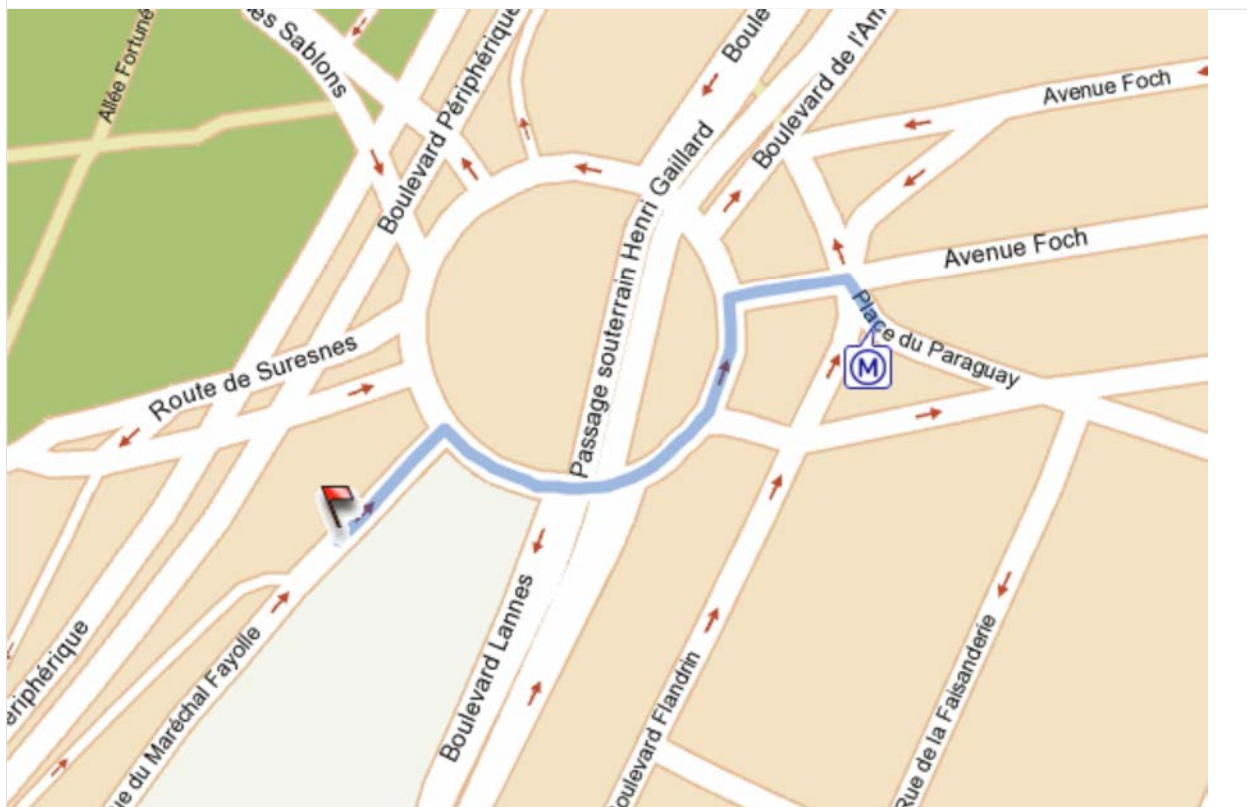

Timetables

\*\*

Duration

 walk to **Université Paris Dauphine PARIS IX, Paris**

 Head **North West** on **Place du Paraguay**  
**0.09 Km**

 Turn **left** on **Avenue Foch**  
**0.05 Km**

6 min

 to go round  
**0.25 Km**

## Routes

## Departure route

### Destination route

\* The traffic is checked for every route on the basis of information known by the RATP at the time the route search is requested.

\*\* The pointed out timetables are likely to vary. The pedestrian route is provided for information only.